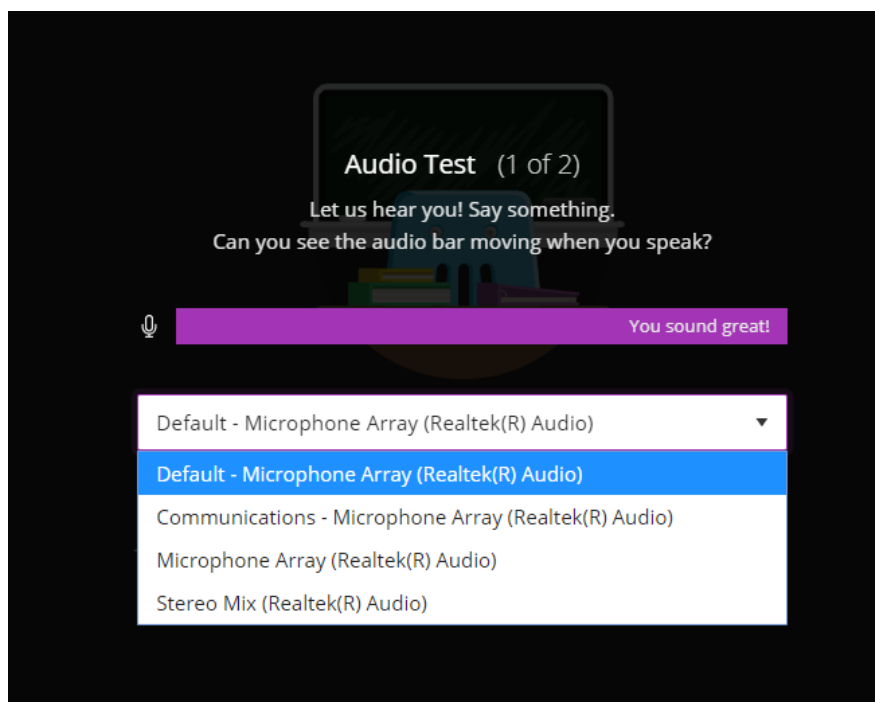

Select the Right Audio and Video Device

When you use Collaborate for the first time a wizard will guide you through the setup.

It is important to pay attention to the device you choose to use with Collaborate if you have a choice.

The recommendation is to use a headset with microphone.