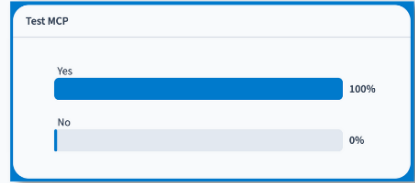

**Multiple Choice Improvements**

Visual updates to the bar columns in addition to:

**Instructions View**

**Results View**

**Correctness View**

**Results Count Display**

To display results on the chart, enable "Total results" in any activity's Visual Settings.

This will display the response counter at the top, just below the timer.

Instructions remain at the top of the activity screen and now include a QR code.

**Free Text**

New functionality and visual design that make responses easier to view:

**Clickable Image**

Clickable Image has been improved to be more accessible:

Clickable Image activities still have red and green pin markers to indicate clicked locations. For correctness, the markers will display either checkmarks or x's for correct and incorrect answers.