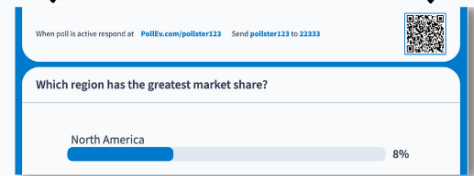

**Multiple Choice Improvements**

Visual updates to the bar columns in addition to:

**Instructions View**

**Results View**

**Correctness View**

**Results Count Display**

To display results on the chart, enable "Total results" in any activity's Visual Settings.

This will display the response counter at the top, just below the timer.

Instructions remain at the top of the activity screen and now include a QR code.

**Free Text**

New functionality and visual design that make responses easier to view:

**Clickable Image**

Clickable Image has been improved to be more accessible:

Clickable Image activities still have red and green pin markers to indicate clicked locations. For correctness, the markers will display either checkmarks or x's for correct and incorrect answers.